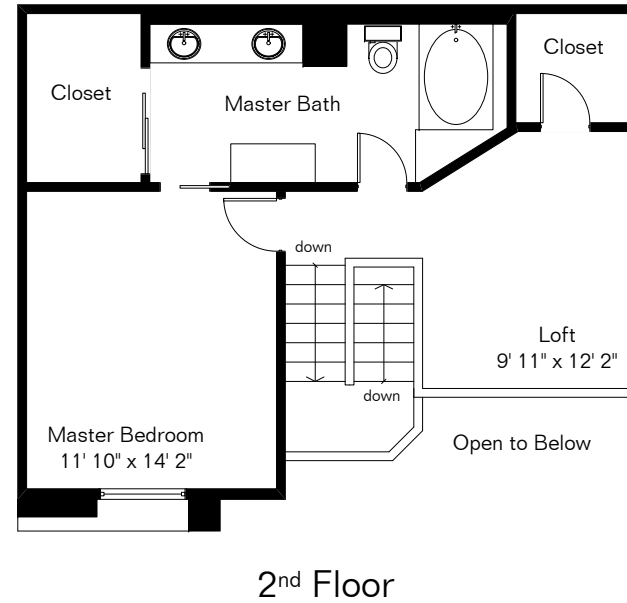

The square footages and room size information are deemed to be reliable but are not guaranteed and should be independently verified.

5675 N Camino Esplendor

Unit 8148

Living Area 1,471 Sq Ft

Site Visit February 2016