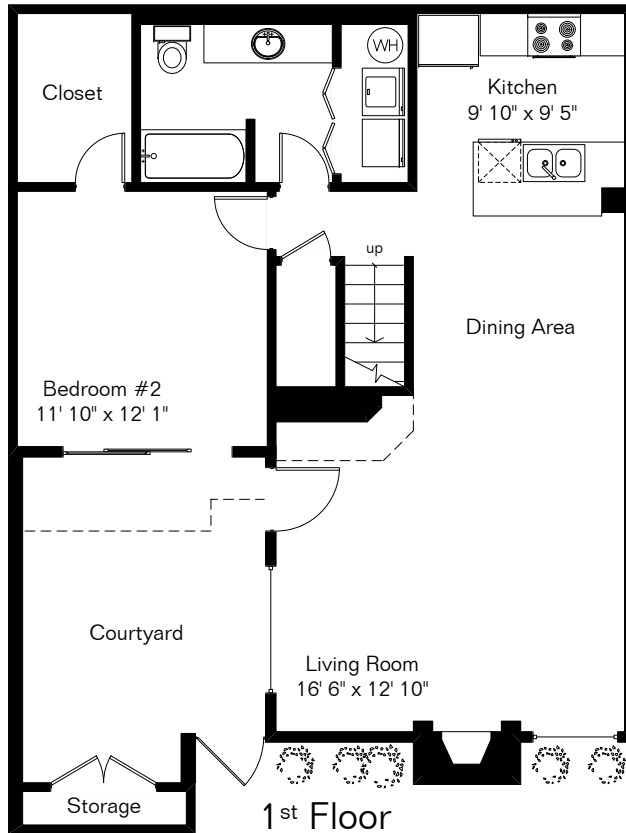

The square footages and room size information are deemed to be reliable but are not guaranteed and should be independently verified.

5675 N Camino Esplendor

Unit 8148

Living Area 1,471 Sq Ft

Site Visit February 2016